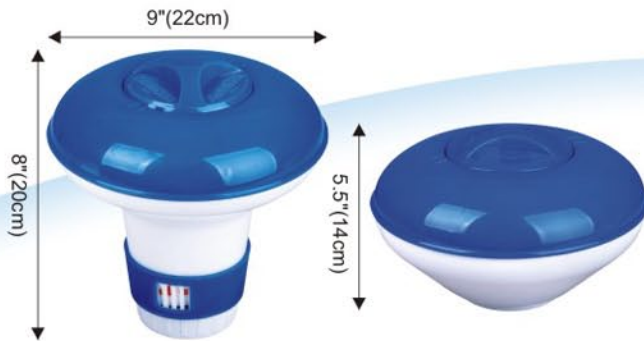

ITEM NO.:90701

- Floating dispenser

ITEM NO.:90726

- Applo float chlorine dispenser (Dia. 7")

ITEM NO.:90727

- Floating chlorine dispenser, twist lock cap (Dia. 9")

ITEM NO.:90728

- Folded floating dispenser to save container space(Dia.9")

ITEM NO.:90733

- Floating dispenser twist lock cap (Dia.5")

ITEM NO.:90734

- Folded floating dispenser to save container space(Dia.5")

ITEM NO.:90763

- Floating chlorine dispenser, twist lock cap (Dia. 7")

ITEM NO.:90764

- Floating chlorine dispenser, with different shaped cover and lid (Dia. 7")

ITEM NO.:90765

- Folded dispenser to save container space(Dia. 7")

ITEM NO.:90750

- Swan chlorine dispenser, folded dispenser

ITEM NO.:90751

- Gold fish chlorine dispenser, folded dispenser

ITEM NO.:90766

- Floating dispenser with thermometer

ITEM NO.:90902

- Test kit refill (1/2 oz. OTO and PH)