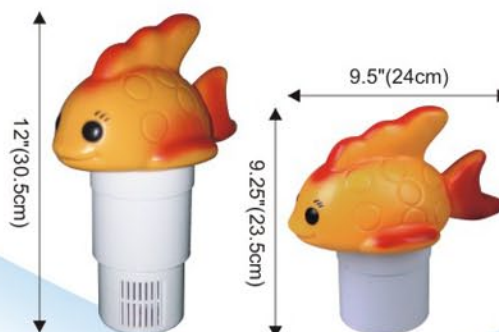

ITEM NO.:90701

- Floating dispenser

ITEM NO.:90726

- Applo float chlorine dispenser (Dia. 7")

ITEM NO.:90727

- Floating chlorine dispenser, twist lock cap (Dia. 9")

ITEM NO.:90728

- Folded floating dispenser to save container space(Dia.9")

ITEM NO.:90733

- Floating dispenser twist lock cap (Dia.5")

ITEM NO.:90734

- Folded floating dispenser to save container space(Dia.5")

ITEM NO.:90763

- Floating chlorine dispenser, twist lock cap (Dia. 7")

ITEM NO.:90764

- Floating chlorine dispenser, with different shaped cover and lid (Dia. 7")

ITEM NO.:90765

- Folded dispenser to save container space(Dia. 7")

ITEM NO.:90750

- Swan chlorine dispenser, folded dispenser