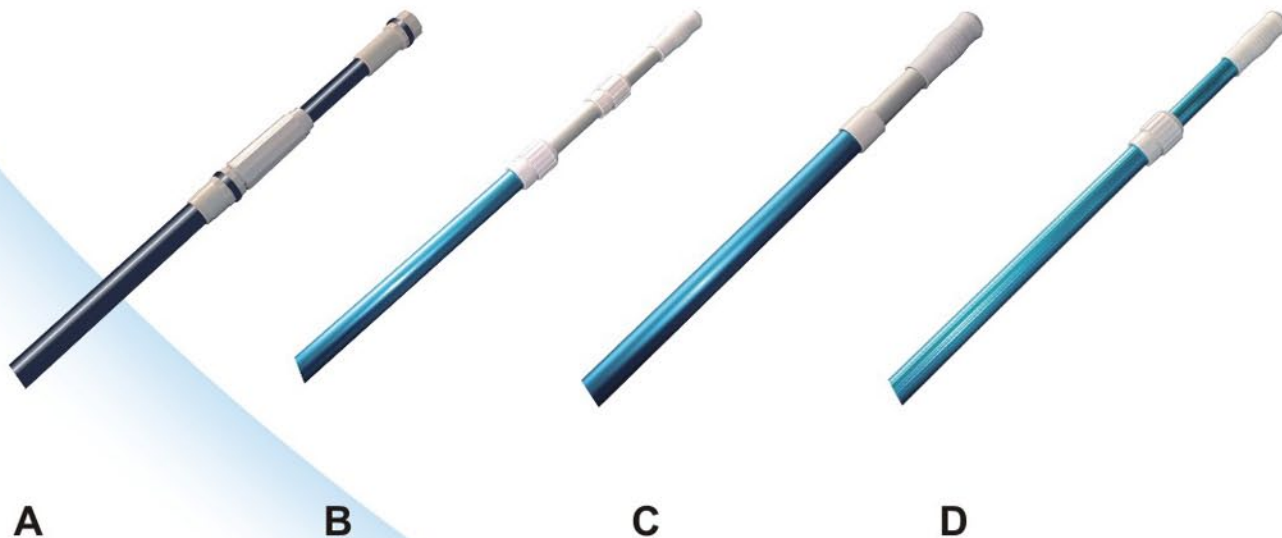

ITEM NO.:90506

- Leaf skimmer with 4' (122cm) silver anodized alu. pole

ITEM NO.:90540

- Leaf skimmer with 1.22m aluminum pole

ITEM NO.:90544

- Leaf skimmer with 5' (152cm) alu. pole

ITEM NO.:90546

- Leaf skimmer with threeway telescopic pole 4' (122cm)

ITEM NO.:90547

- Leaf skimmer with plastic pole

	Item#:	Descriptions
A	90601	4'-8' telescopic pole-bice color(1.2m-2.44m)
	90602	6'-12' telescopic pole-bice color(1.8m-3.6m)
	90603	8'-16' telescopic pole-bice color(2.4m-4.8m)
B	90620	Deluxe 5' to 15' extruded threeway pole(smooth)(1.5m-4.5m)
	90694	Deluxe 4' to 12' extruded threeway pole(smooth)(1.2m-3.6m)
C	90635	Deluxe 8' to 16' extruded telescopic pole (smooth) METAL INNER LOCK(2.4m-4.8m)
	90636	Deluxe 6' to 12' extruded telescopic pole (smooth) METAL INNER LOCK(1.8m-3.6m)
	90637	Deluxe 4' to 8' extruded telescopic pole (smooth) METAL INNER LOCK(1.2m-2.4m)
D	90695	Deluxe 8' to 16' extruded telescopic pole available in blue(ridged)(2.4m-4.8m)
	90696	Deluxe 6' to 12' extruded telescopic pole available in blue(ridged)(1.8m-3.6m)
	90697	Deluxe 4' to 8' extruded telescopic pole available in blue(ridged)(1.2m-2.4m)