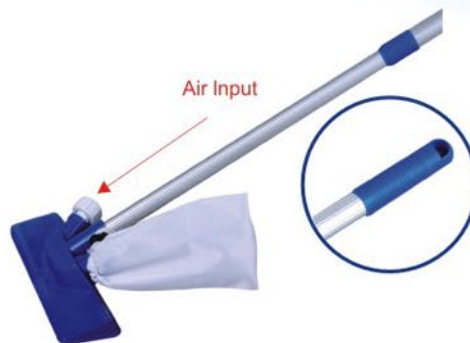

# the Poolshop Vacuum Heads

**ITEM NO.:90489**

- Underwater vacuum cleaner with alu. poles of 1.2m

**ITEM NO.:90490**

- Underwater vacuum cleaner with alu. pole of 1.2m & brushes

**ITEM NO.:90463**

- Underwater vacuum cleaner with brushes

**ITEM NO.:90464**

- 14" (35cm) Aluminum vacuum head with butterfly handle and screws

**ITEM NO.:90465**

- 18" (45cm) Aluminum vacuum head with butterfly handle and screws

**ITEM NO.:90470**

- Vacuum head with a three-way telescopic pole of 1.2M in total