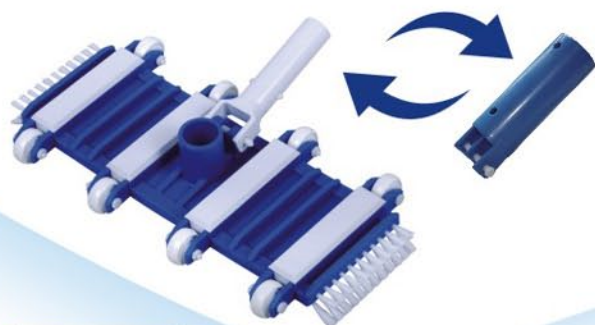

# the Poolshop Vacuum Heads

**ITEM NO.:90401**

- Triangular vacuum head

**ITEM NO.:90402**

- Flexible vacuum head

**ITEM NO.:90403**

- Flexible vacuum head with side brushes

**ITEM NO.:**

- Vacuum head with aluminum pole

**ITEM NO.:**

- 90448-Triangular vacuum head
- 90449-with Australian handle

**ITEM NO.:**

- 90452-Triangular shaped, weight see-thru design vacuum head
- 90450-with Australian handle

**ITEM NO.:**

- 90451-14" (35cm) Flexible vacuum
- 90496-with Australian handle

**ITEM NO.:**

- 90453-14" (35cm) Flexible vacuum with side brush
- 90497-with Australian handle

**ITEM NO.:**

- 90454-Vacuum head with handle, stainless steel wheel axels
- 90498-with Australian handle