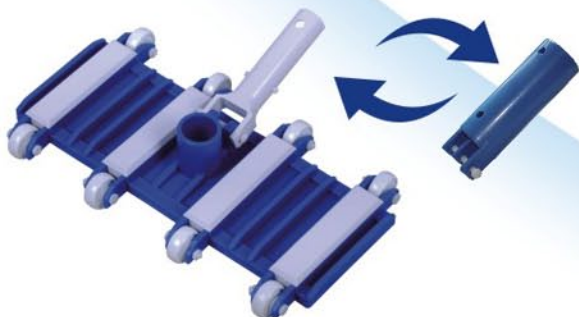

# the Poolshop Vacuum Heads

**ITEM NO.:90401**

- Triangular vacuum head

**ITEM NO.:90402**

- Flexible vacuum head

**ITEM NO.:90403**

- Flexible vacuum head with side brushes

**ITEM NO.:**

**ITEM NO.:**

- 90423-Special contour shaped deluxe vacuum head
- 90449-with Australian handle

**ITEM NO.:**

- 90428-Simple vacuum head
- 90495-with Australian handle

**ITEM NO.:**90429

- Vacuum head

**ITEM NO.:**90430

- Vacuum head with aluminum pole

**ITEM NO.:**

- 90448-Triangular vacuum head
- 90449-with Australian handle

**ITEM NO.:**

- 90452-Triangular shaped, weight see-thru design vacuum head
- 90450-with Australian handle

**ITEM NO.:**

- 90451-14" (35cm) Flexible vacuum
- 90496-with Australian handle

**ITEM NO.:**

- 90453-14" (35cm) Flexible vacuum with side brush
- 90497-with Australian handle

**ITEM NO.:**

- 90454-Vacuum head with handle, stainless steel wheel axels
- 90498-with Australian handle